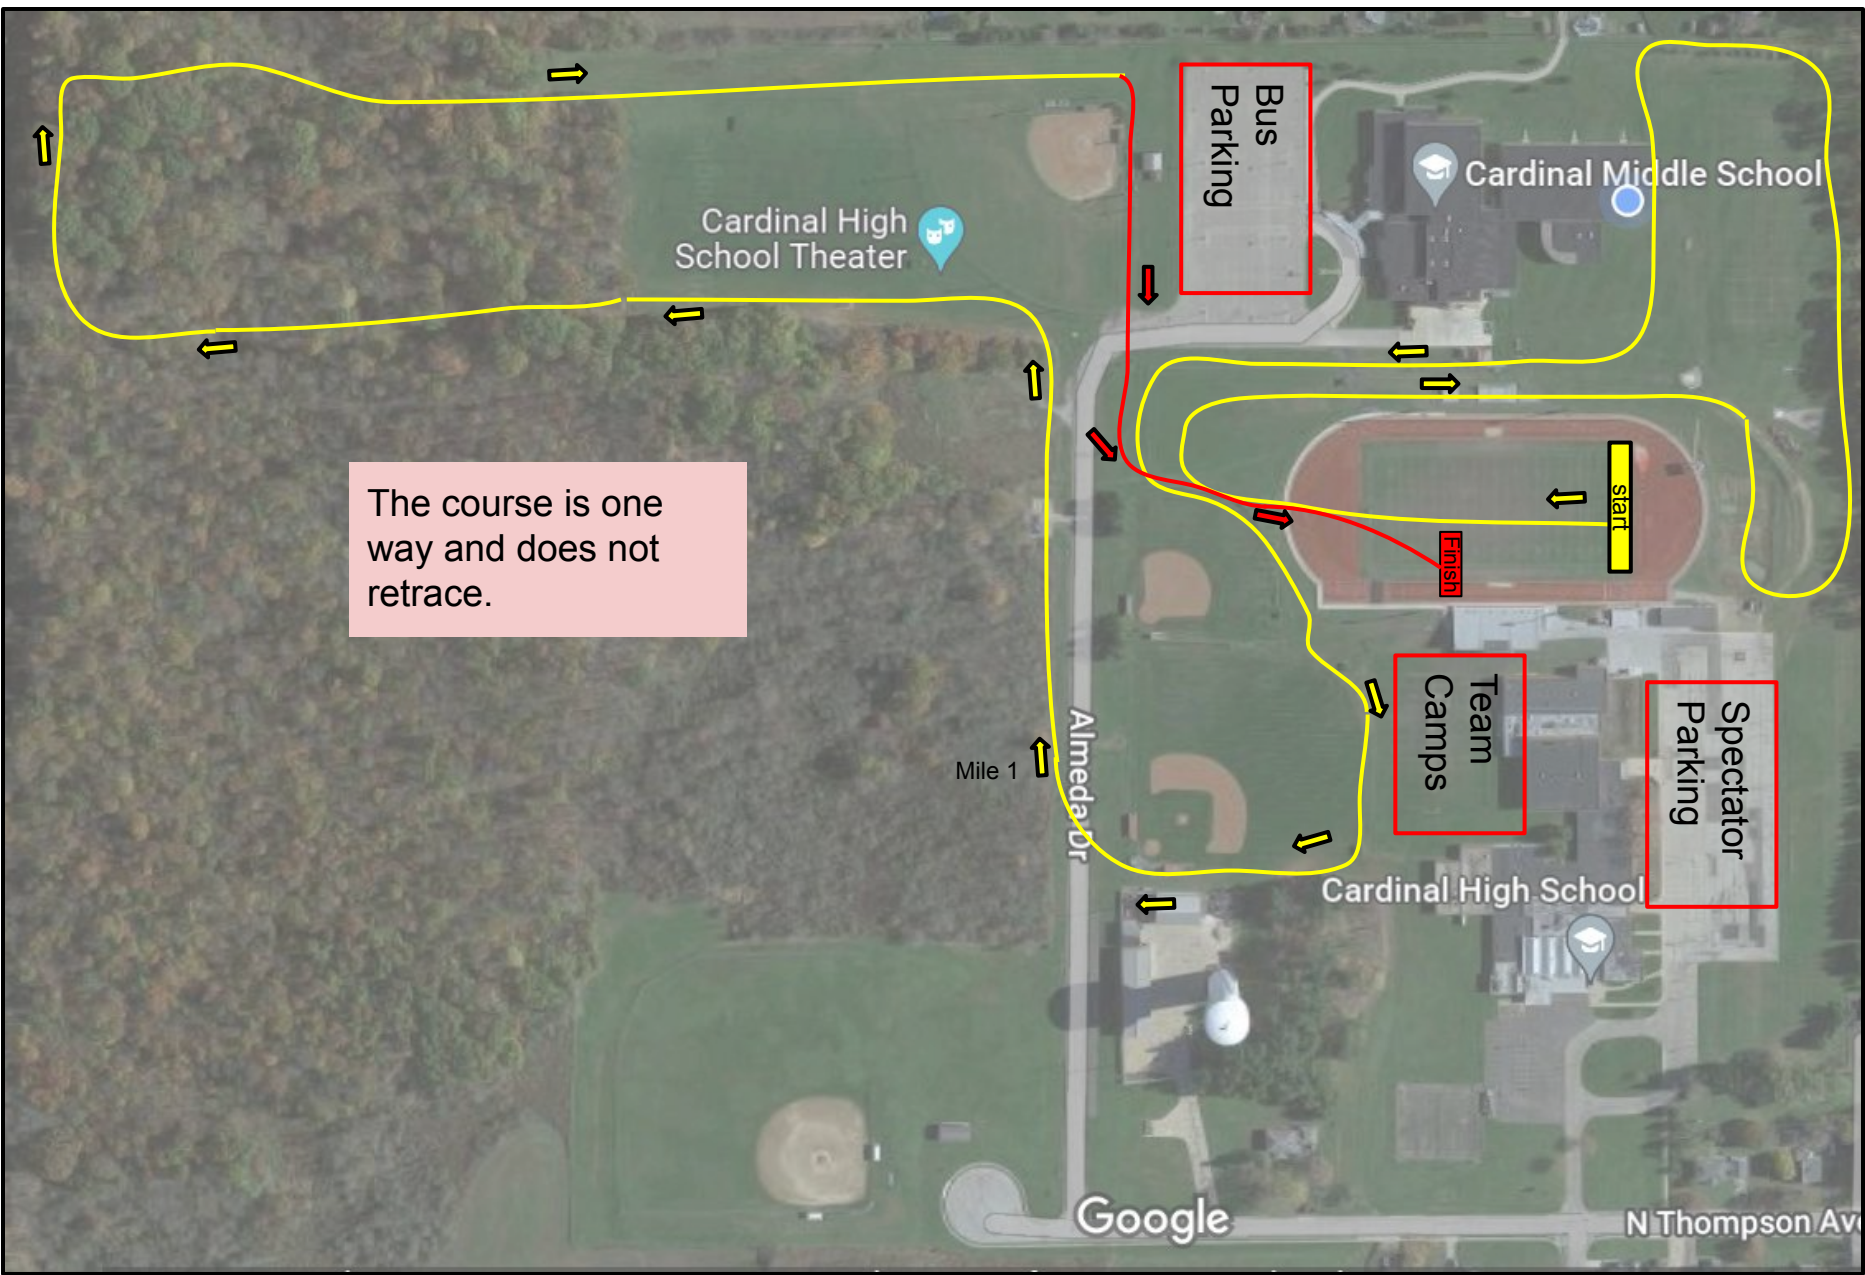

The course is one way and does not retrace.

Bus Parking

Cardinal Middle School

Cardinal High School Theater

start

Finish

Team Camps

Spectator Parking

Alameda Dr

Mile 1

Cardinal High School

Google

N Thompson Av